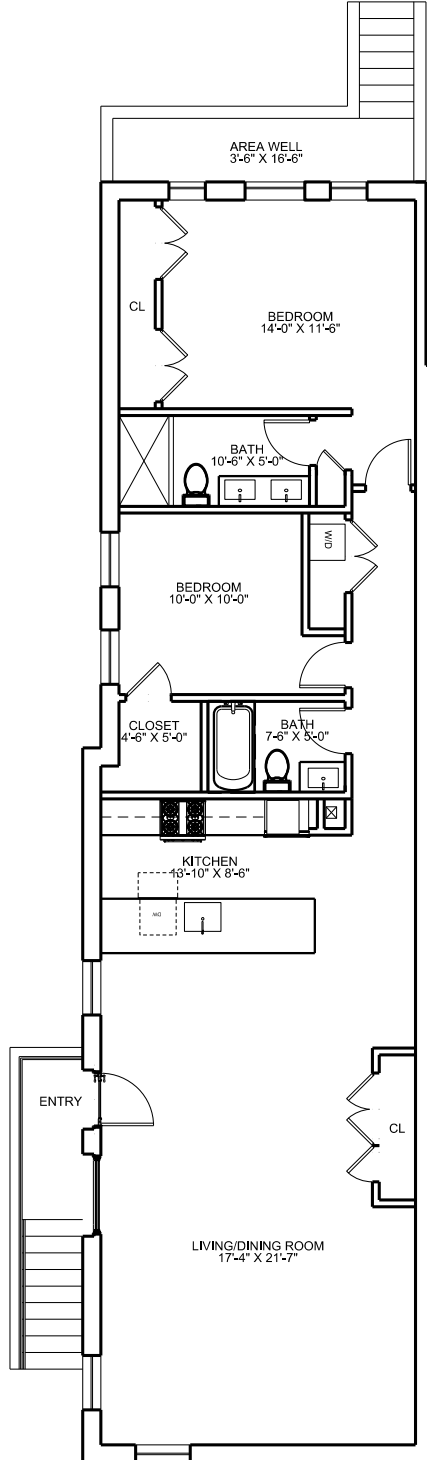

ROSS FLATS
1734 R Street NW
Washington, DC 20009

Flat One

Kimberly Casey
202.361.3228
kimberly.casey@wfp.com
www.kimberlyanddaryl.com

Daryl Judy
202.380.7219
daryl.judy@wfp.com
www.kimberlyanddaryl.com