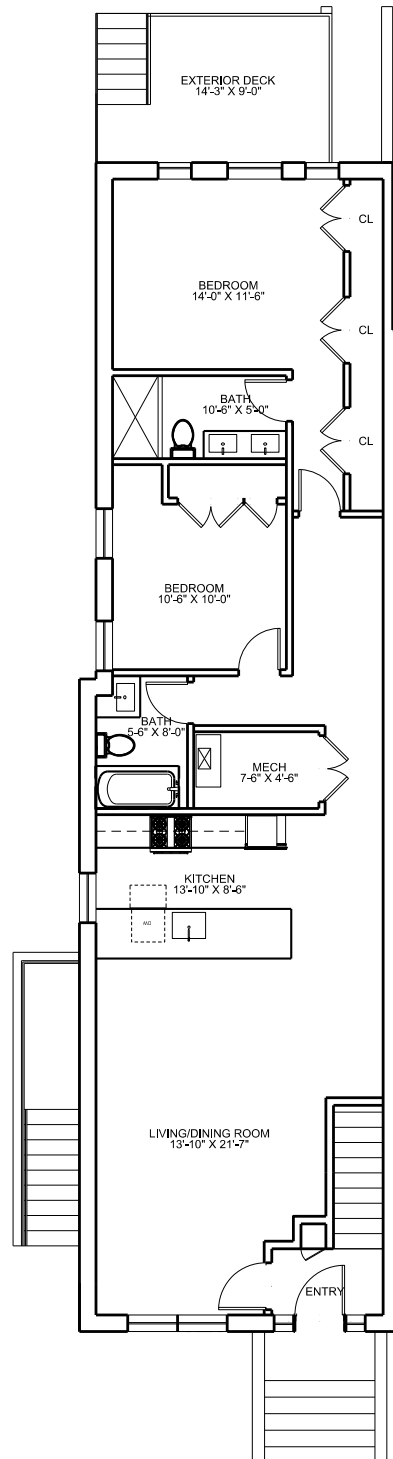

ROSS FLATS

1734 R Street NW
Washington, DC 20009

Flat Two

Kimberly Casey
202.361.3228
kimberly.casey@wfp.com
www.kimberlyanddaryl.com

Daryl Judy
202.380.7219
daryl.judy@wfp.com
www.kimberlyanddaryl.com